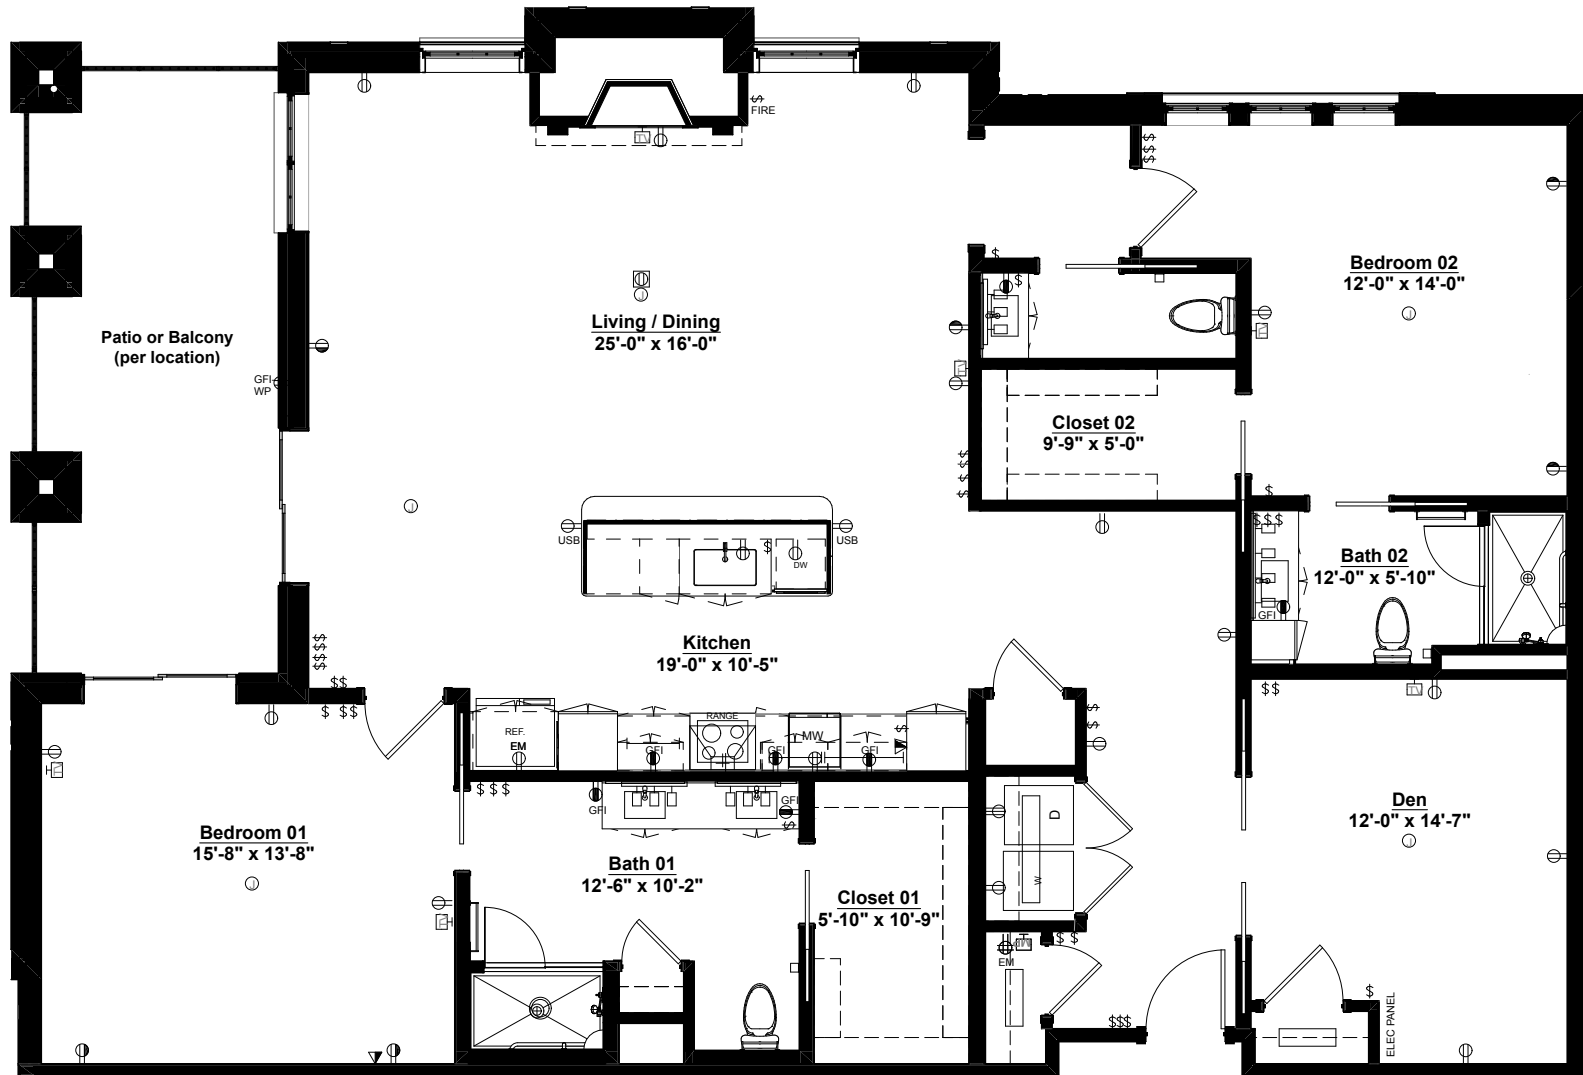

THE HARTLEY II AT THE DEERWOOD

Two-bedroom, two-and-a-half-bathroom apartment with den and fireplace
1,905 heated square feet

5100 Sharon Road, Charlotte, NC 28210 | 704-553-3807 | SharonTowers.org

PLANS MAY VARY PER INDIVIDUAL RESIDENCE.
Room dimensions and location of doors, windows and devices are approximate and will vary. As-built units may vary from floorplans.