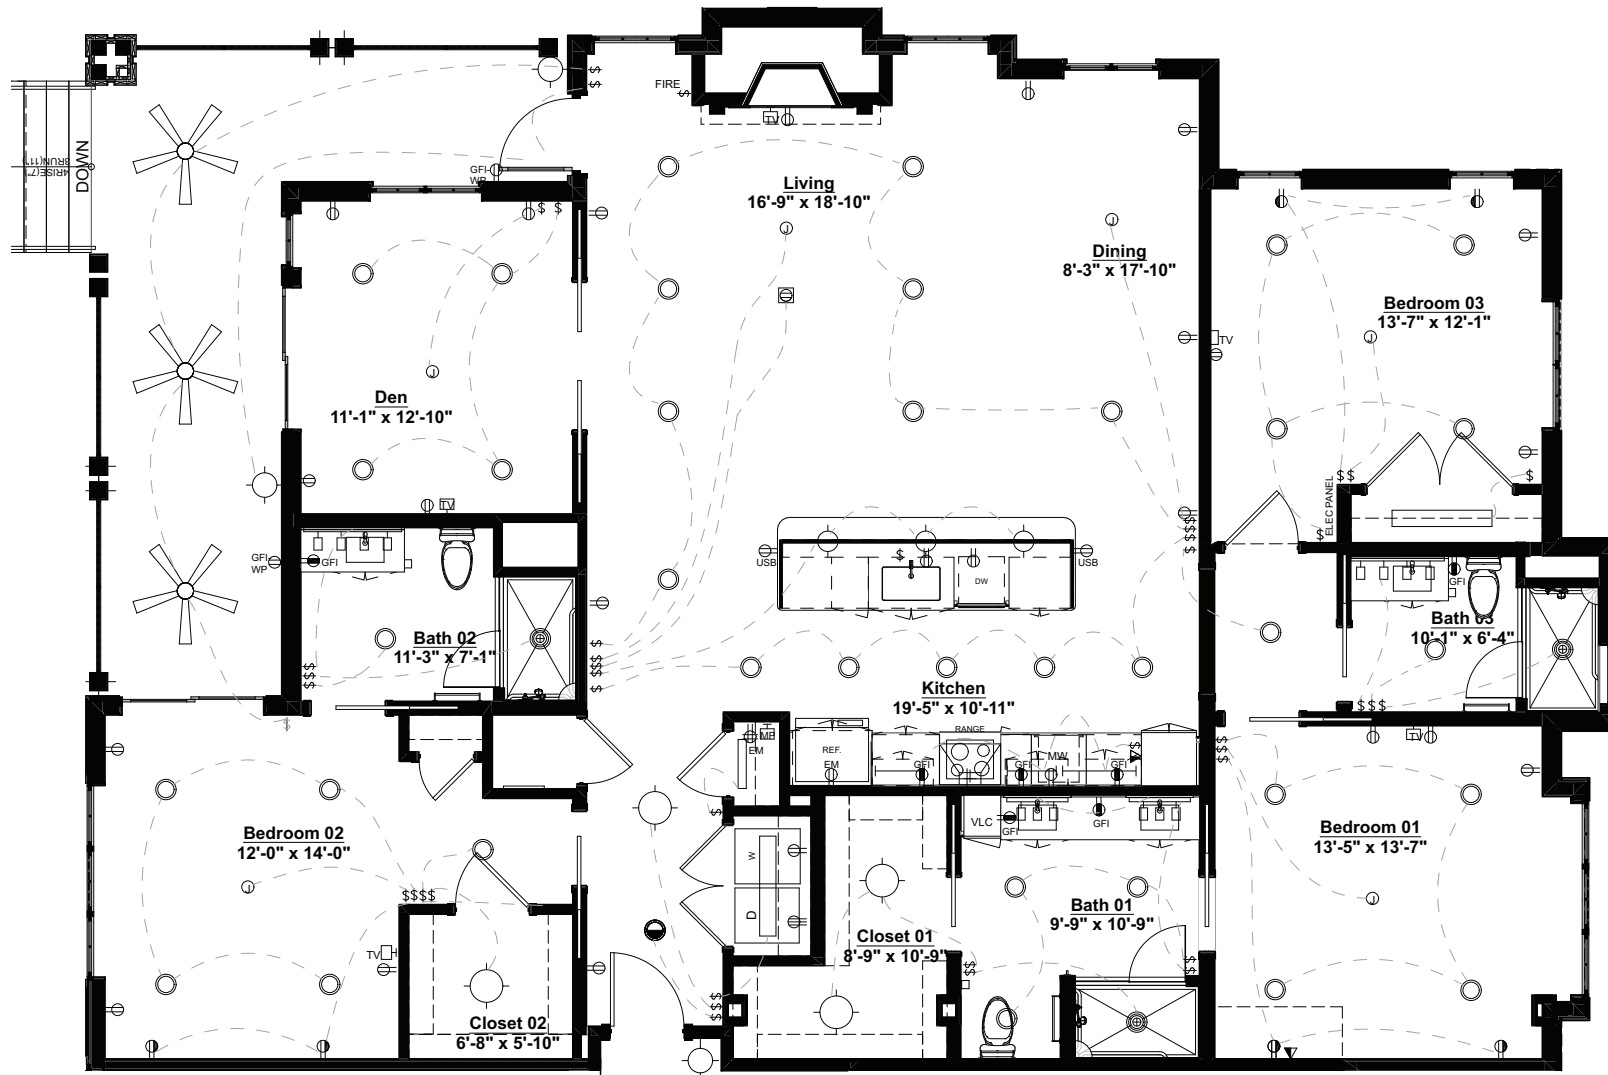

THE DARBY AT THE DEERWOOD

Three-bedroom, three-bathroom apartment with den and fireplace
2,063 heated square feet

5100 Sharon Road, Charlotte, NC 28210 | 704-553-3807 | SharonTowers.org

PLANS MAY VARY PER INDIVIDUAL RESIDENCE.

Typical electrical receptacle mounting height: 18" above counter surfaces. Room dimensions and location of doors, windows and devices are approximate and will vary.