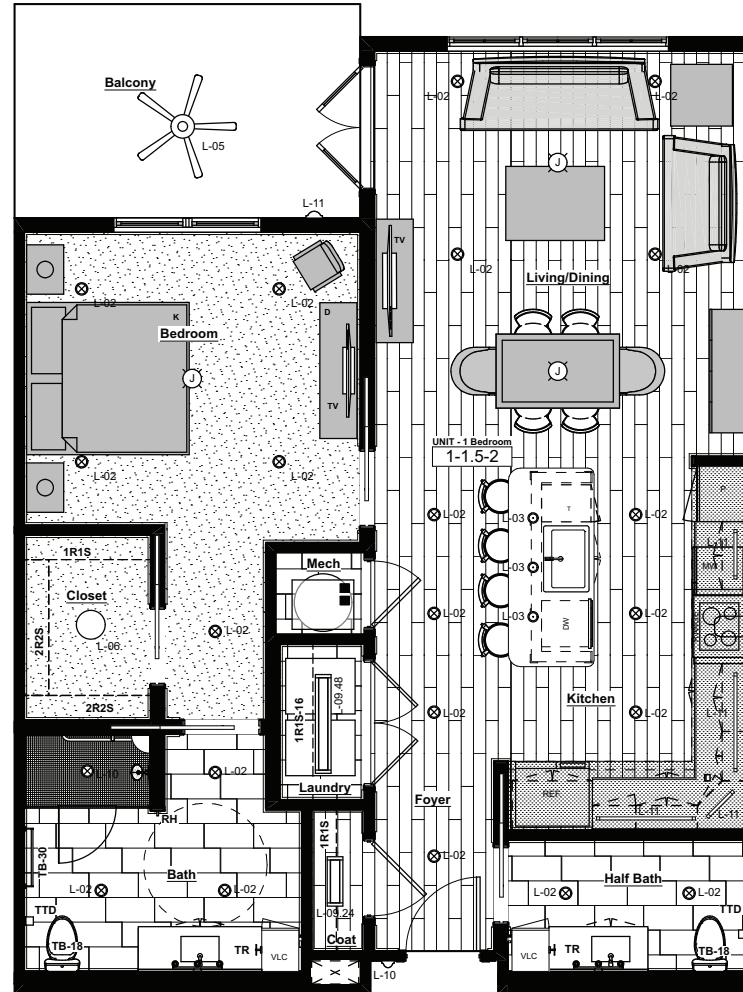

**THE DEVIN AT THE DEERWOOD**  
One-bedroom, one-and-a-half-bathroom apartment  
1,000 (approx.) heated square feet (Floors 1 – 4)

5100 Sharon Road, Charlotte, NC 28210 | 704-553-3807 | SharonTowers.org

PLANS MAY VARY PER INDIVIDUAL RESIDENCE.

Typical electrical receptacle mounting height: 18" above counter surfaces. Room dimensions and location of doors, windows and devices are approximate and will vary.

**THE DEVIN AT THE DEERWOOD**  
One-bedroom, one-and-a-half-bathroom apartment  
990 (approx.) heated square feet (Floor 5)

5100 Sharon Road, Charlotte, NC 28210 | 704-553-3807 | SharonTowers.org

PLANS MAY VARY PER INDIVIDUAL RESIDENCE.

Typical electrical receptacle mounting height: 18" above counter surfaces. Room dimensions and location of doors, windows and devices are approximate and will vary.