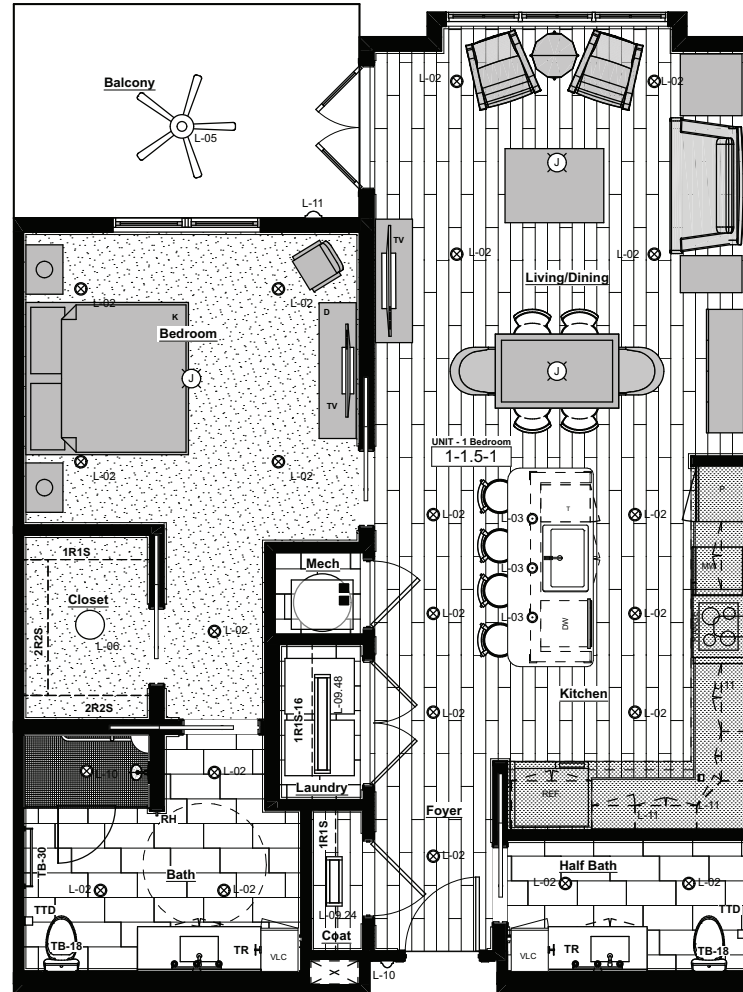

**THE DEVIN AT THE DEERWOOD**  
One-bedroom, one-and-a-half-bathroom apartment  
1,000 (approx.) heated square feet (Floors 1 – 4)

5100 Sharon Road, Charlotte, NC 28210 | 704-553-3807 | SharonTowers.org

PLANS MAY VARY PER INDIVIDUAL RESIDENCE.

Typical electrical receptacle mounting height: 18" above counter surfaces. Room dimensions and location of doors, windows and devices are approximate and will vary.

**THE DEVIN AT THE DEERWOOD**  
One-bedroom, one-and-a-half-bathroom apartment  
990 (approx.) heated square feet (Floor 5)

5100 Sharon Road, Charlotte, NC 28210 | 704-553-3807 | SharonTowers.org

PLANS MAY VARY PER INDIVIDUAL RESIDENCE.

Typical electrical receptacle mounting height: 18" above counter surfaces. Room dimensions and location of doors, windows and devices are approximate and will vary.