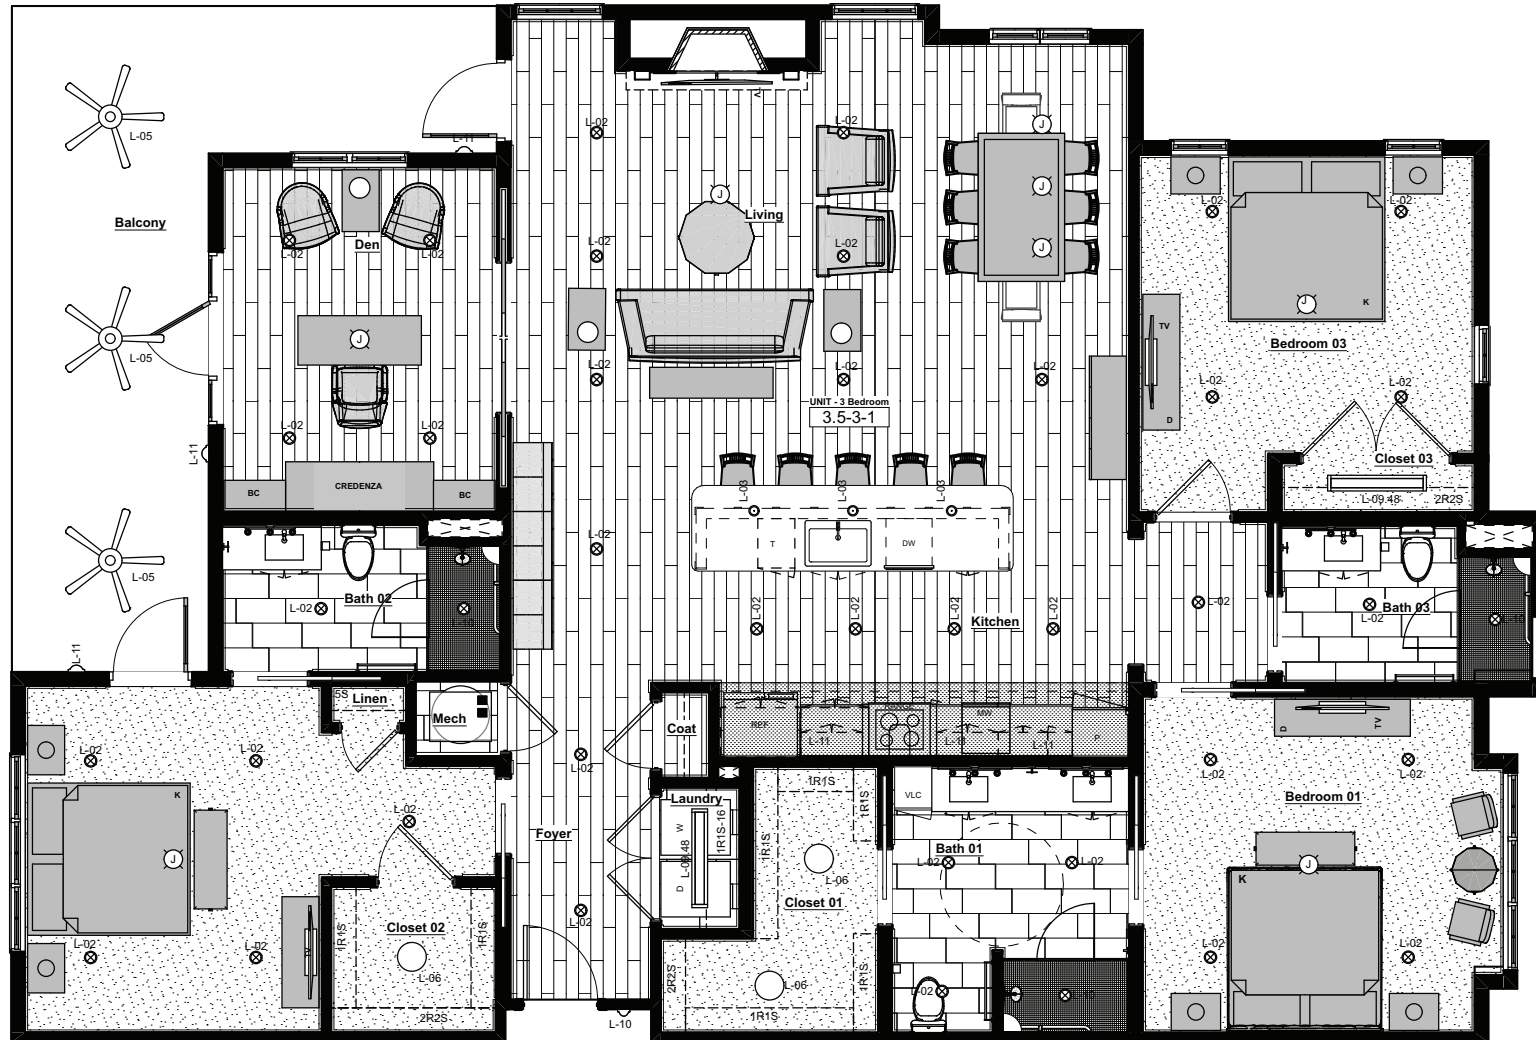

THE DARBY AT THE DEERWOOD

Three-bedroom, three-bathroom apartment with den and fireplace
2,056 heated square feet

5100 Sharon Road, Charlotte, NC 28210 | 704-553-3807 | SharonTowers.org

PLANS MAY VARY PER INDIVIDUAL RESIDENCE.

Typical electrical receptacle mounting height: 18" above counter surfaces. Room dimensions and location of doors, windows and devices are approximate and will vary.