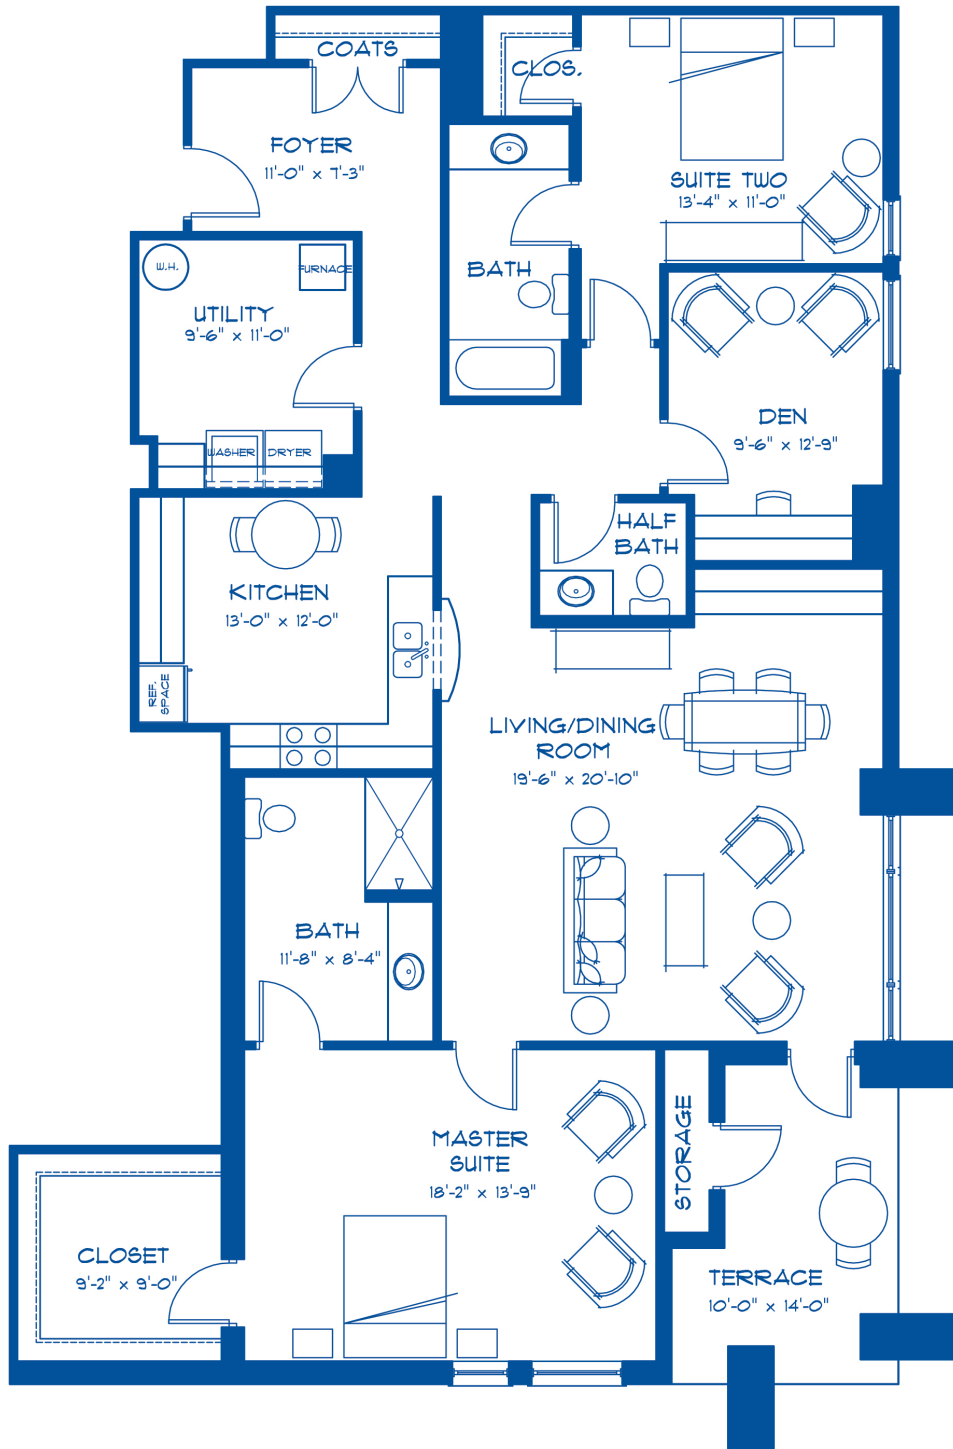

# Sharon Towers

## SOUTH TERRACE APARTMENT C

Two Bedroom with Den

1800 Sq. Ft. (Approx.)

(Plans may vary per individual unit.)