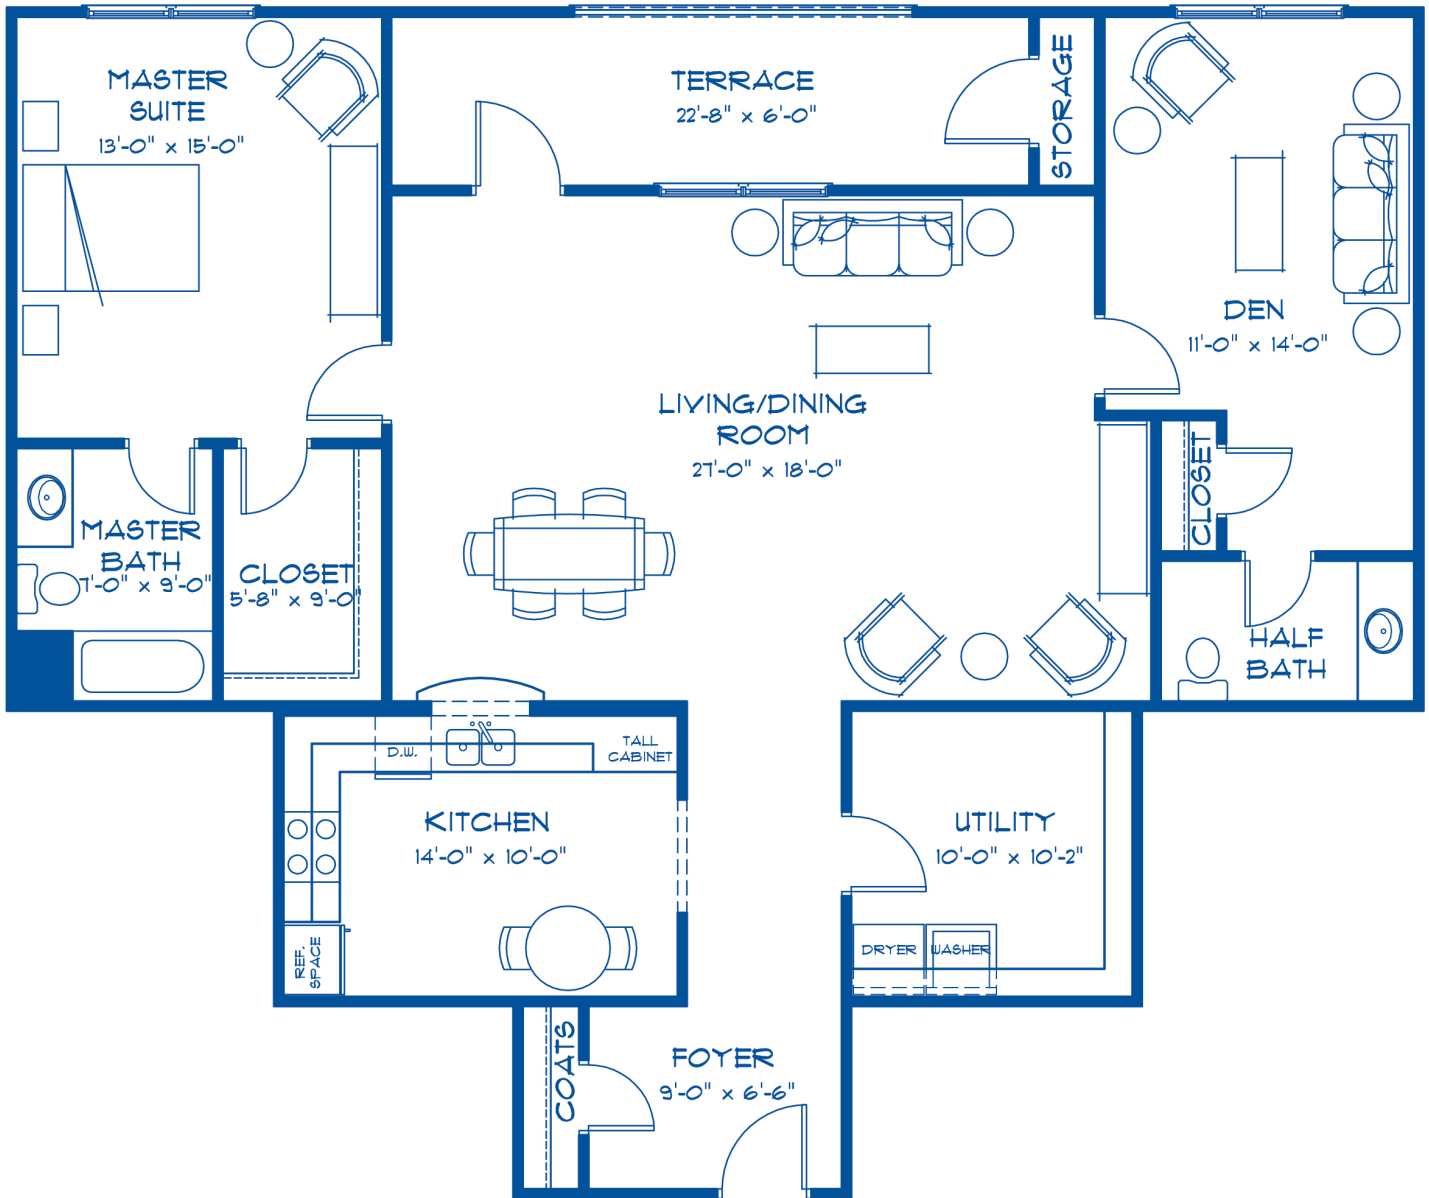

Sharon Towers

NORTH TERRACE APARTMENT A

One Bedroom with Den

1280 Sq. Ft. (Approx.)

(Plans may vary per individual unit.)