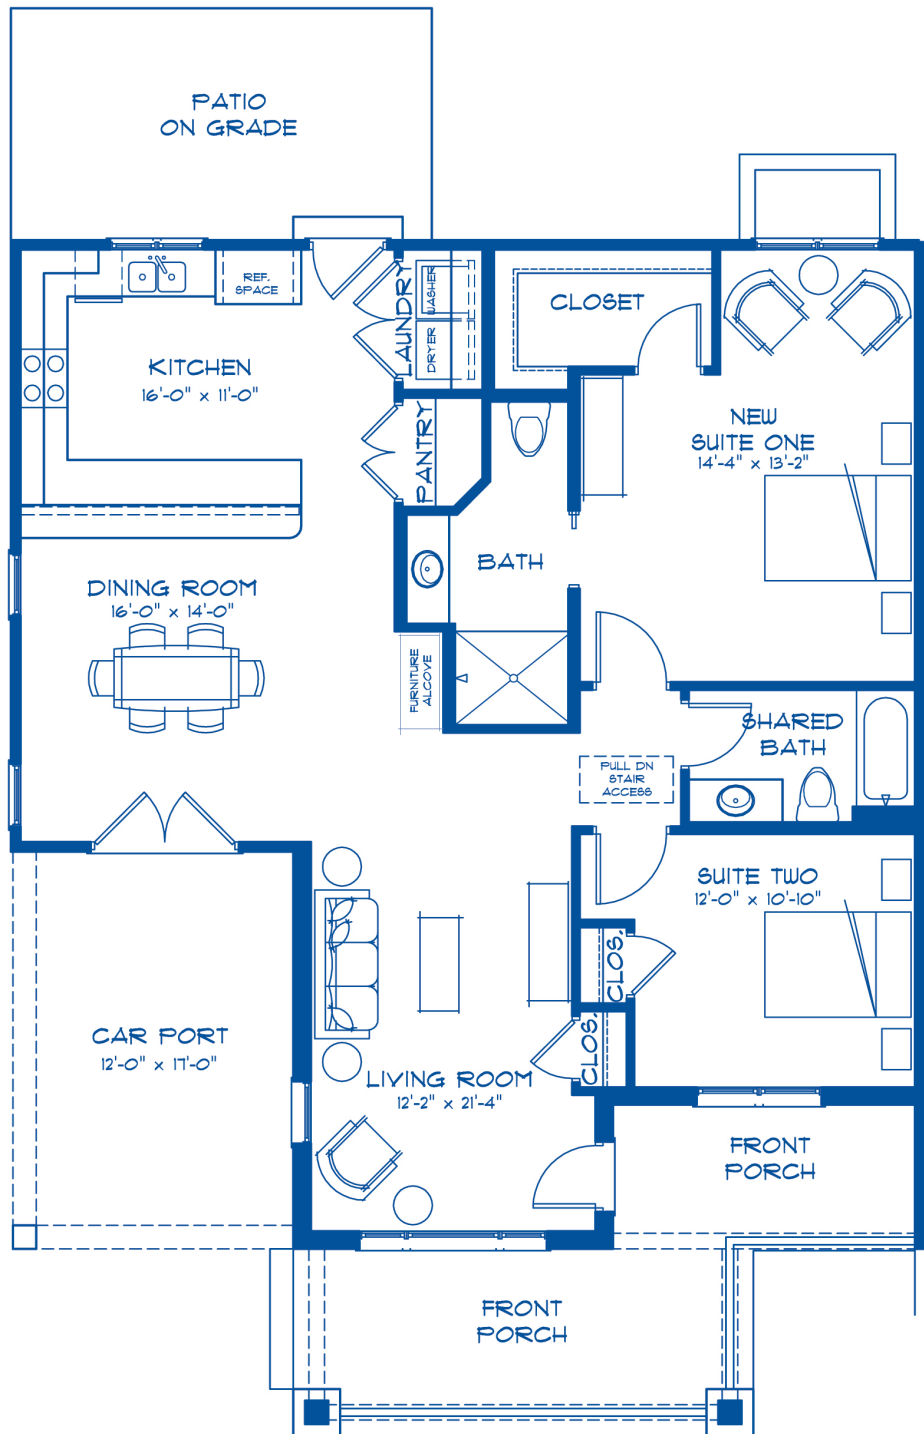

Sharon Towers

COTTAGE B

1390 Sq. Ft. (Approx.)

(Plans may vary per individual unit.)