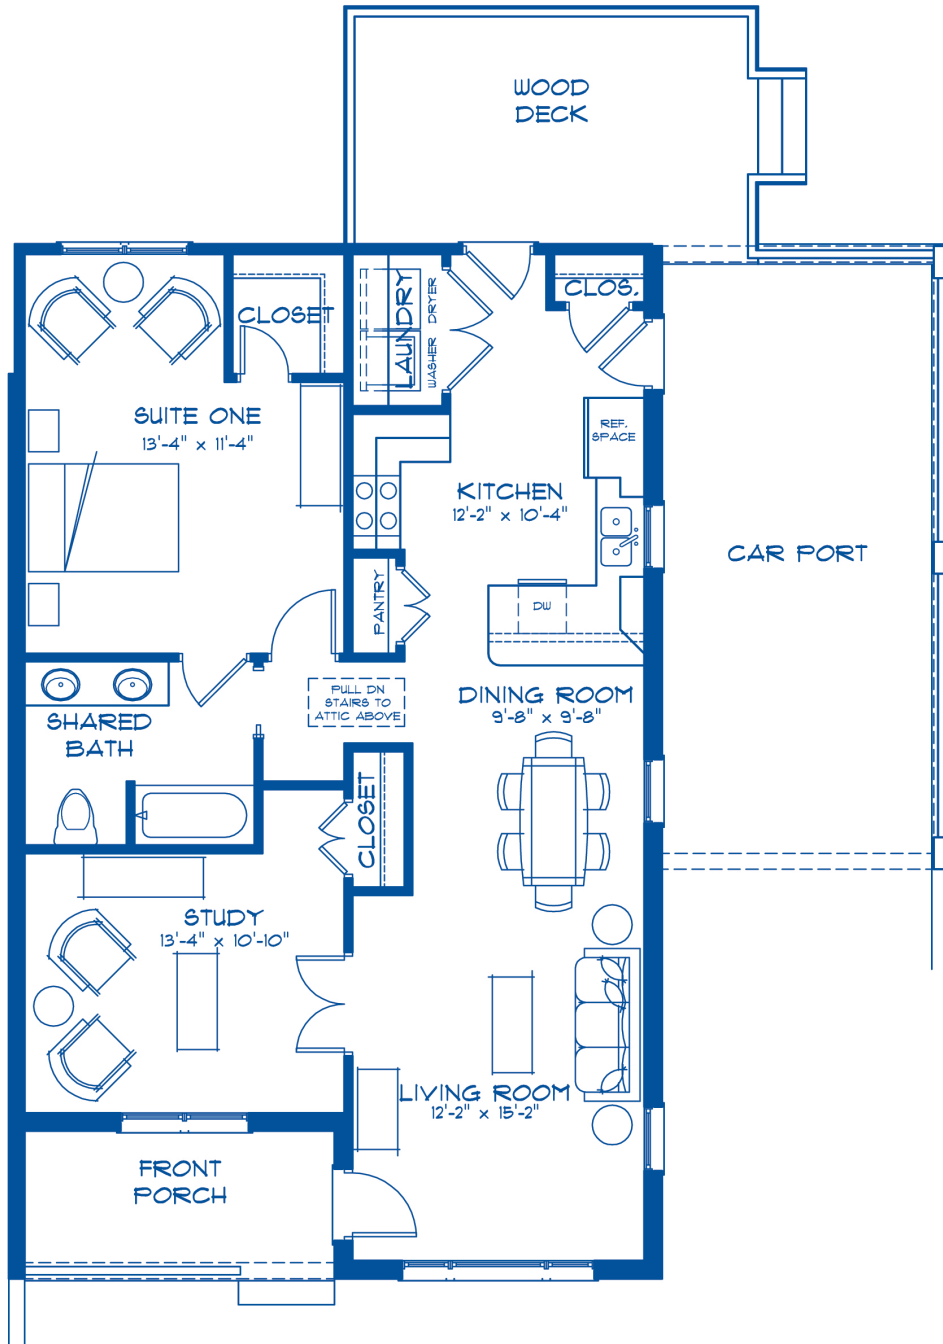

# Sharon Towers

## COTTAGE A

1080 Sq. Ft. (Approx.)

(Plans may vary per individual unit.)